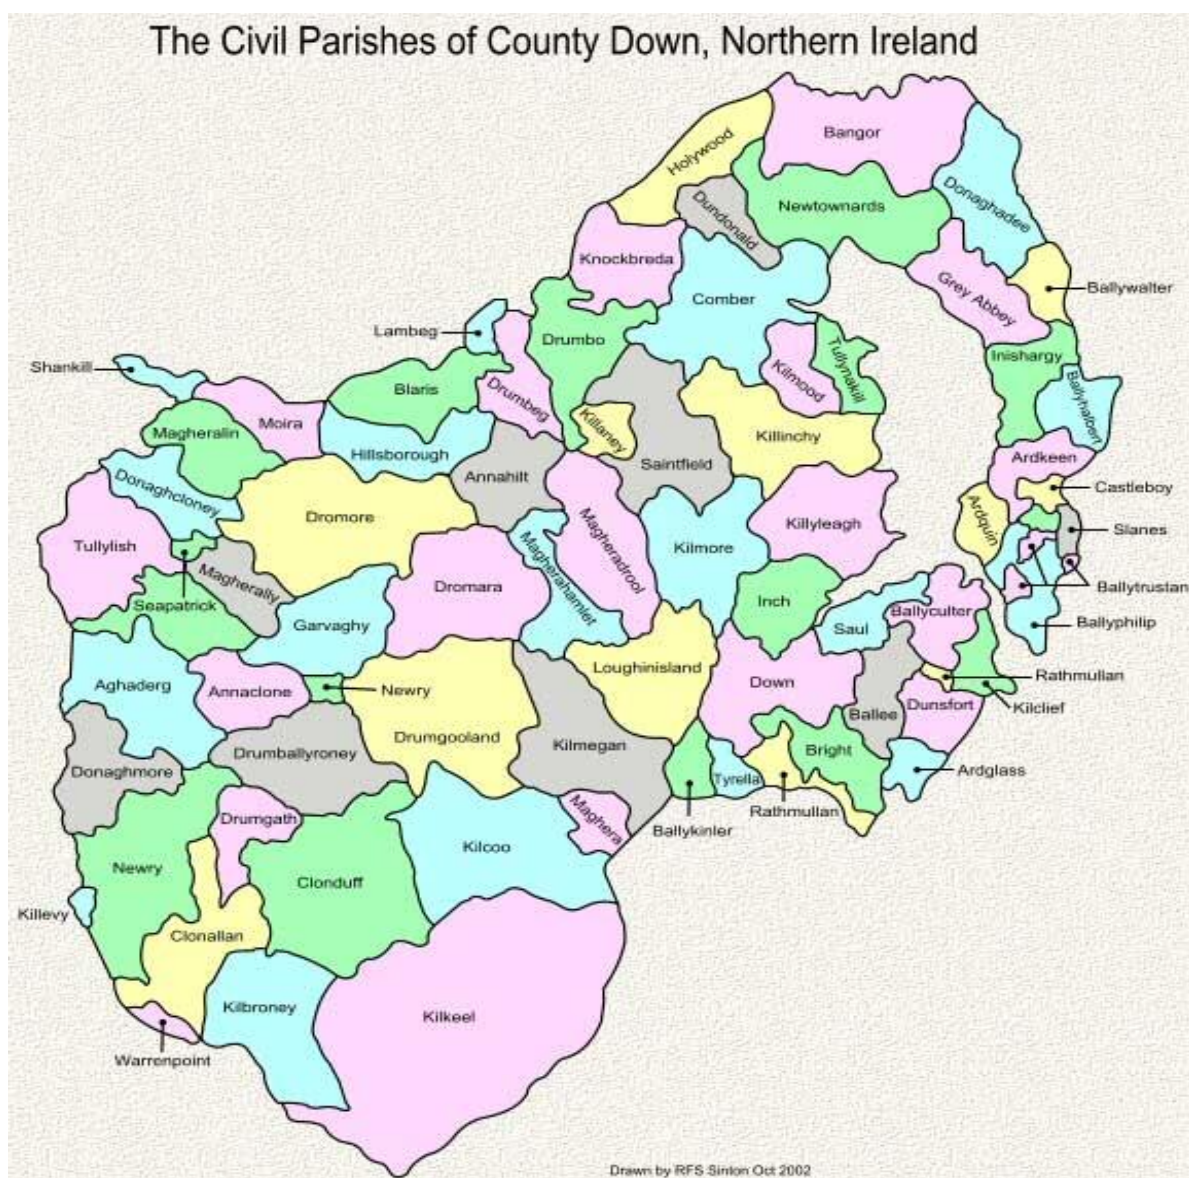

Records Offices and Archives for this county

Births and deaths registration commenced in 1864. Marriages (registration for non-Catholic marriages, including Registry marriages from 1845; Catholic marriages from 1864. There is a privacy period of 100 years for births, 75 years for marriages and 50 years for deaths.

A general search of the index of historical civil registrations of births deaths and marriages can be completed at

Genuki's links to archives and libraries for County Down, Linen Hall and PRONI

www.genuki.org.uk/big/irl/DOW/

General Register Office Northern Ireland <https://geni.nidirect.gov.uk/> and www.nidirect.gov.uk/articles/introduction-groni-and-its-records Historical civil registration in what is now Northern Ireland, located in Belfast, Northern Ireland.

Public Record Office of Northern Ireland (PRONI) www.proni.gov.uk the official Northern Ireland office for archives